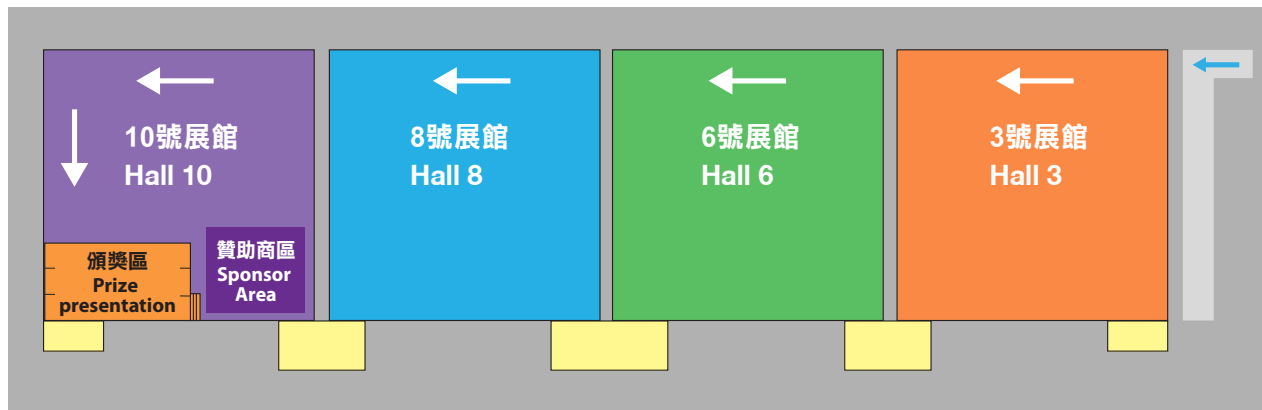

賽事頒獎典禮將於比賽當日上午 10 時正開始，公眾人士可於早上 9 時後由東大堂入口進入亞洲國際博覽館 10 號展館準備觀看頒獎典禮及與親友會合。

The prize presentation ceremony for the Race will take place from 10:00am. The public can enter Hall 10 of (AsiaWorld-Expo) from East Lobby Entrance after 09:00am to enjoy the prize presentation ceremony or meeting your friends.